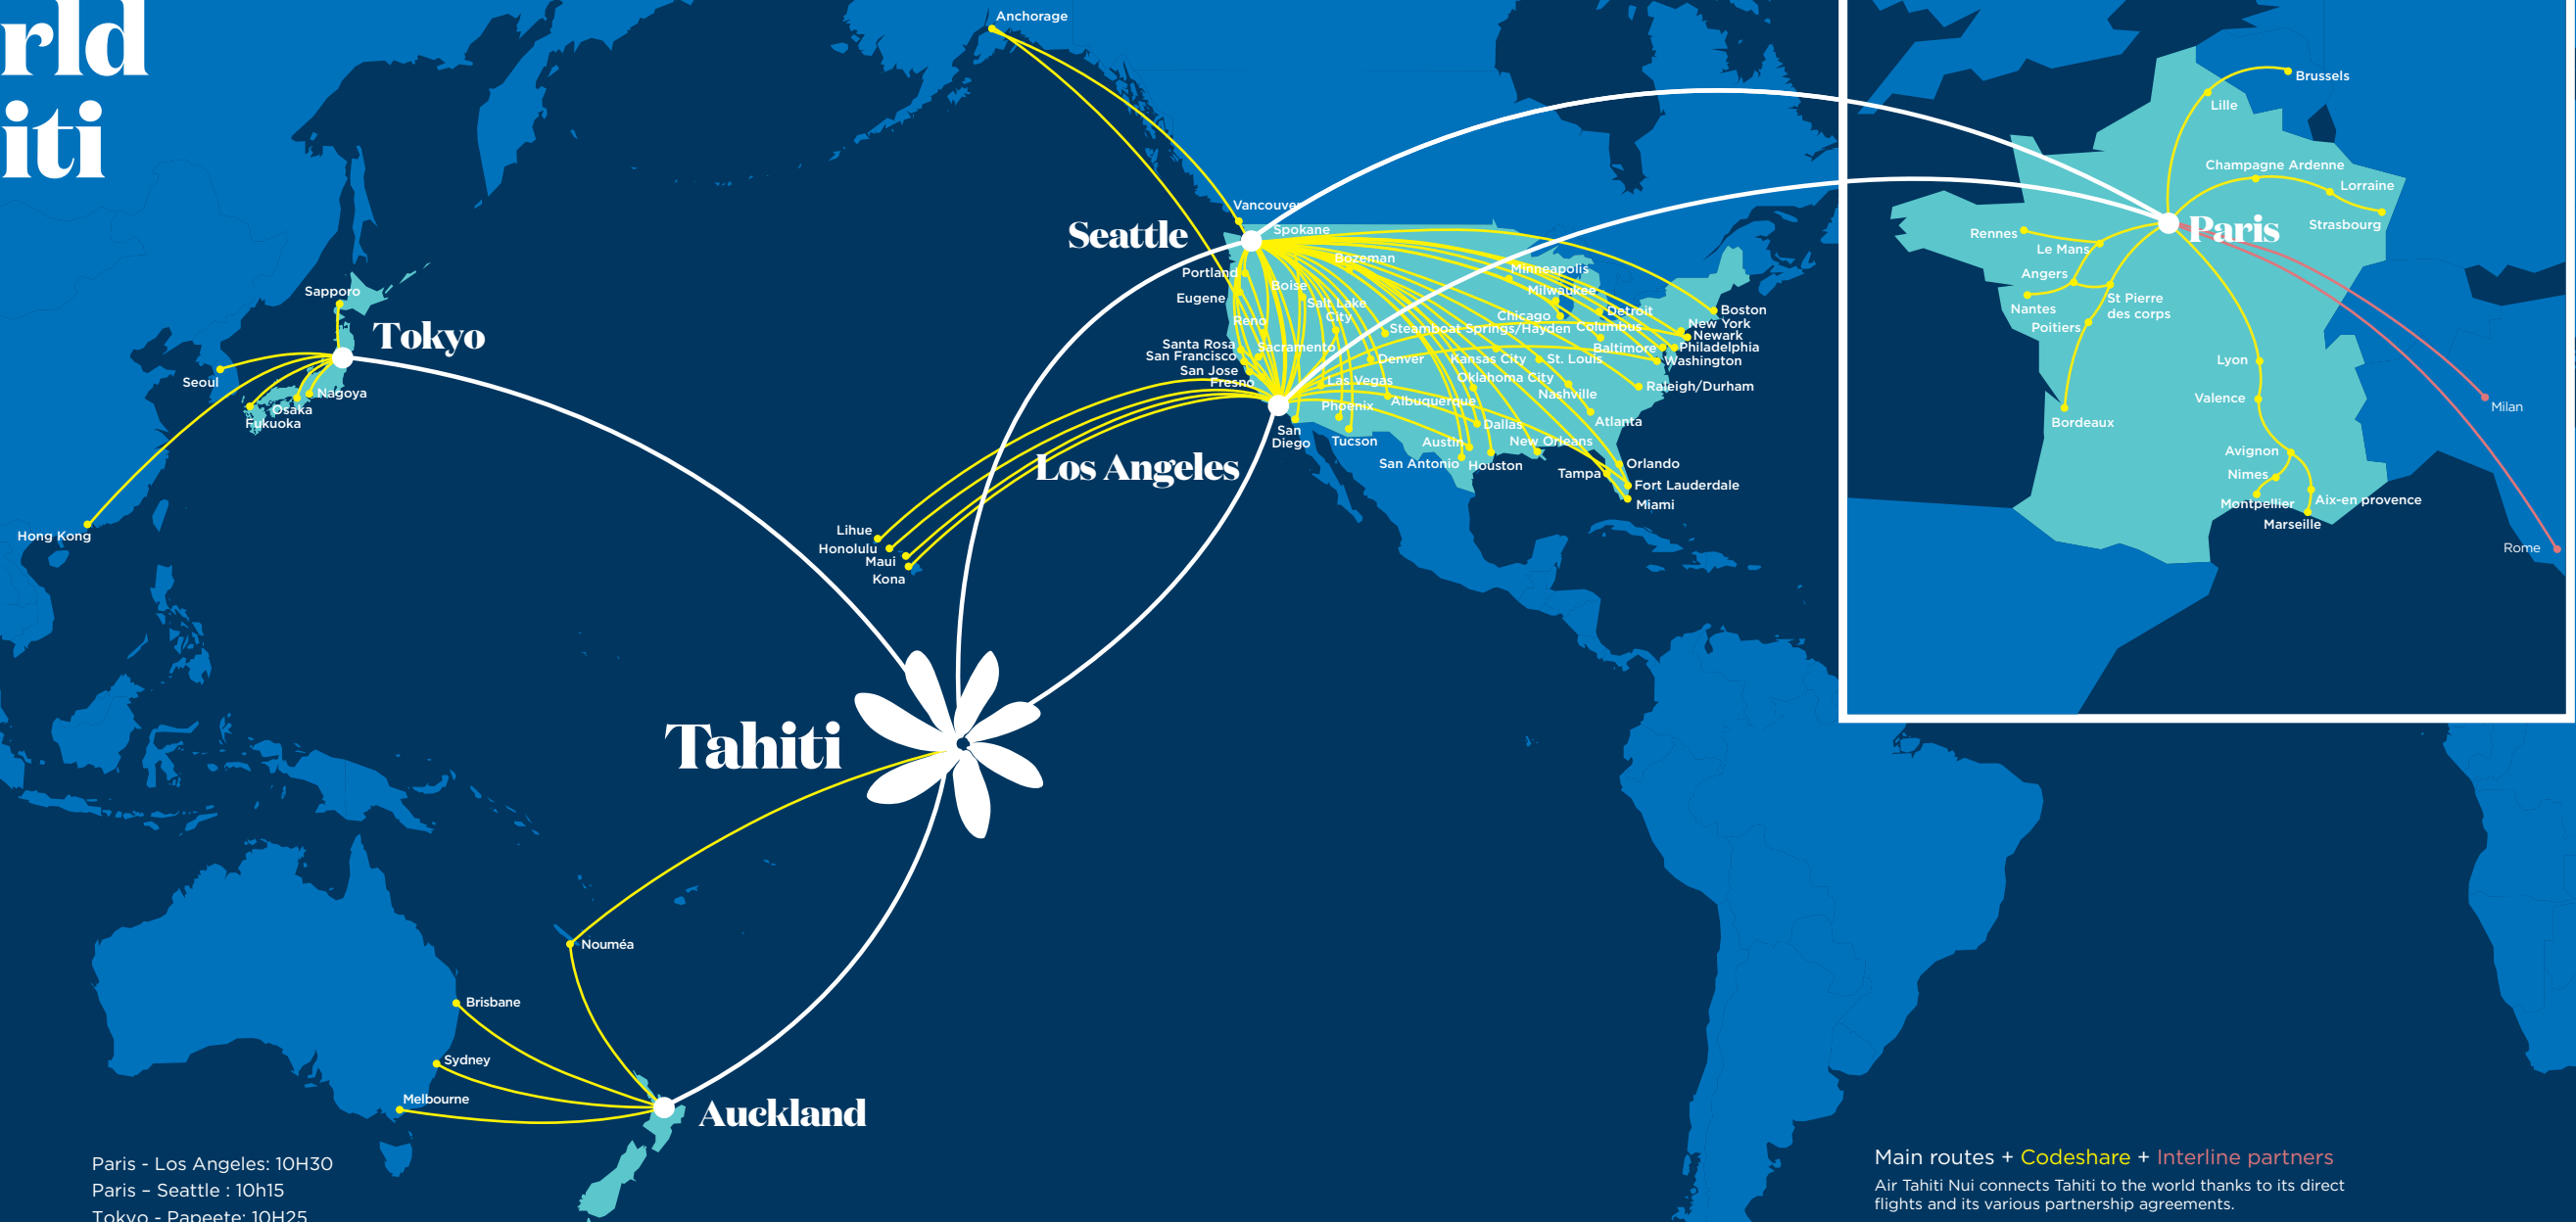

# Connecting the world to Tahiti

Paris - Los Angeles: 10H30  
 Paris - Seattle : 10h15  
 Tokyo - Papeete: 10H25  
 Auckland - Papeete: 04H00  
 Seattle - Papeete: 09H35  
 Seattle - Paris : 9h30

*Flight times may vary due to seasonal winds.*

## AIR TAHITI NUI / SNCF - TGV

## Main routes + Codeshare + Interline partners

Air Tahiti Nui connects Tahiti to the world thanks to its direct flights and its various partnership agreements.

- Flights operated by Air Tahiti Nui
- TN codeshare flights with American Airlines, Alaska Airlines, Qantas, Air France, Air New Zealand, Japan Airlines, Aircalin, Korean Airlines and SNCF.
- Destinations served by our interline partners