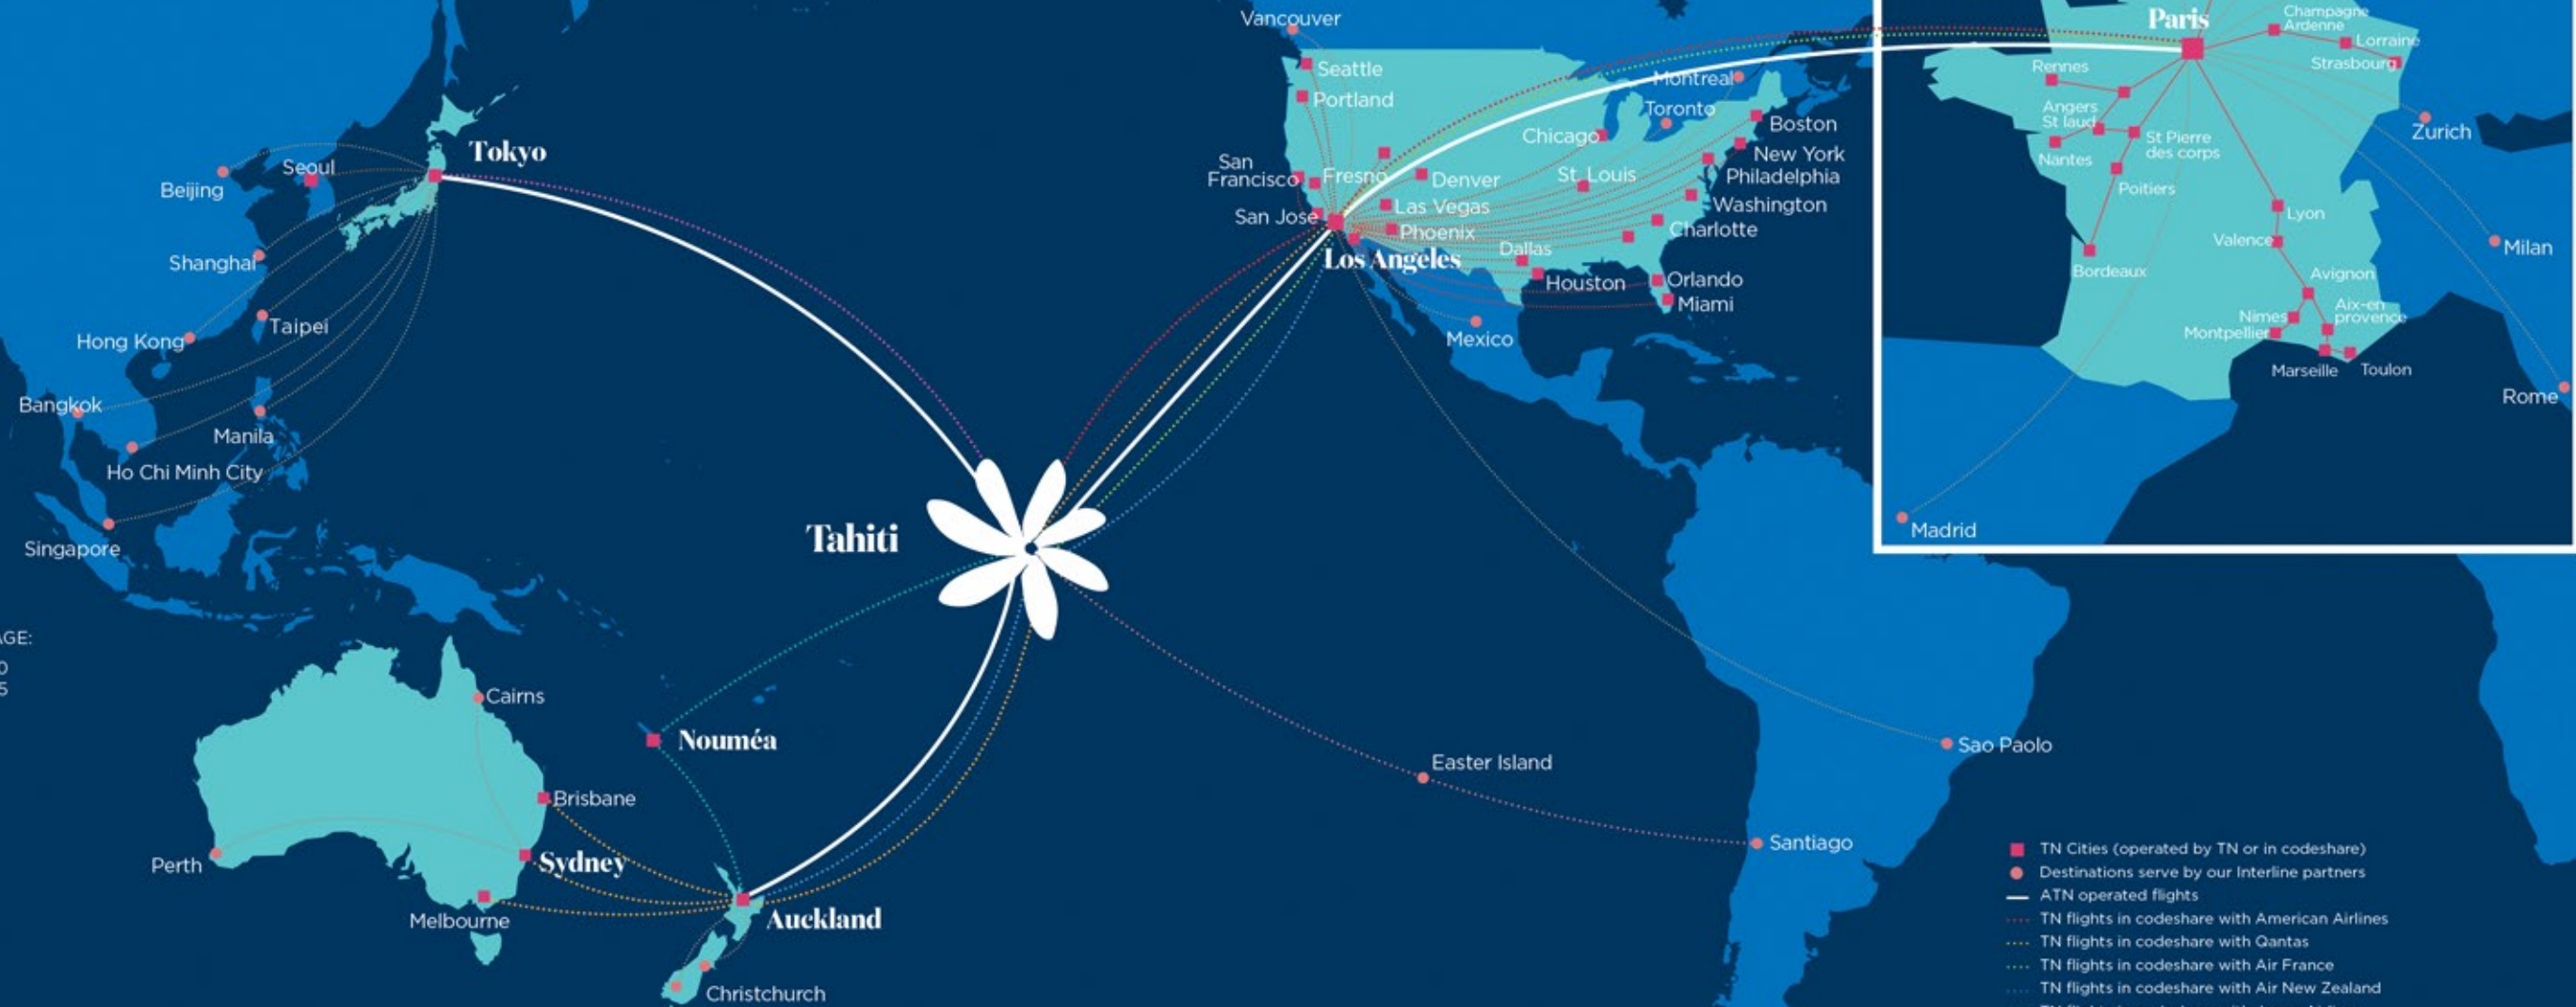

Connecting the world to The Islands of Tahiti

FLIGHTS DURATION AVERAGE:

- Papeete - Los Angeles: 7H40
- Los Angeles - Papeete: 8H05
- Los Angeles - Paris: 10H40
- Paris - Los Angeles: 11H35
- Papeete - Tokyo: 11H05
- Tokyo - Papeete: 10H45
- Papeete - Auckland: 5H20
- Auckland - Papeete: 4H35

Flight times may vary due to seasonal winds.

- TN Cities (operated by TN or in codeshare)
- Destinations serve by our Interline partners
- ATN operated flights
- TN flights in codeshare with American Airlines
- TN flights in codeshare with Qantas
- TN flights in codeshare with Air France
- TN flights in codeshare with Air New Zealand
- TN flights in codeshare with Japan Airlines
- TN flights in codeshare with Aircalin
- TN flights in codeshare with Korean Airlines
- TN flights in codeshare with LATAM Airlines
- TN flights in codeshare with the SNCF
- TN interline network