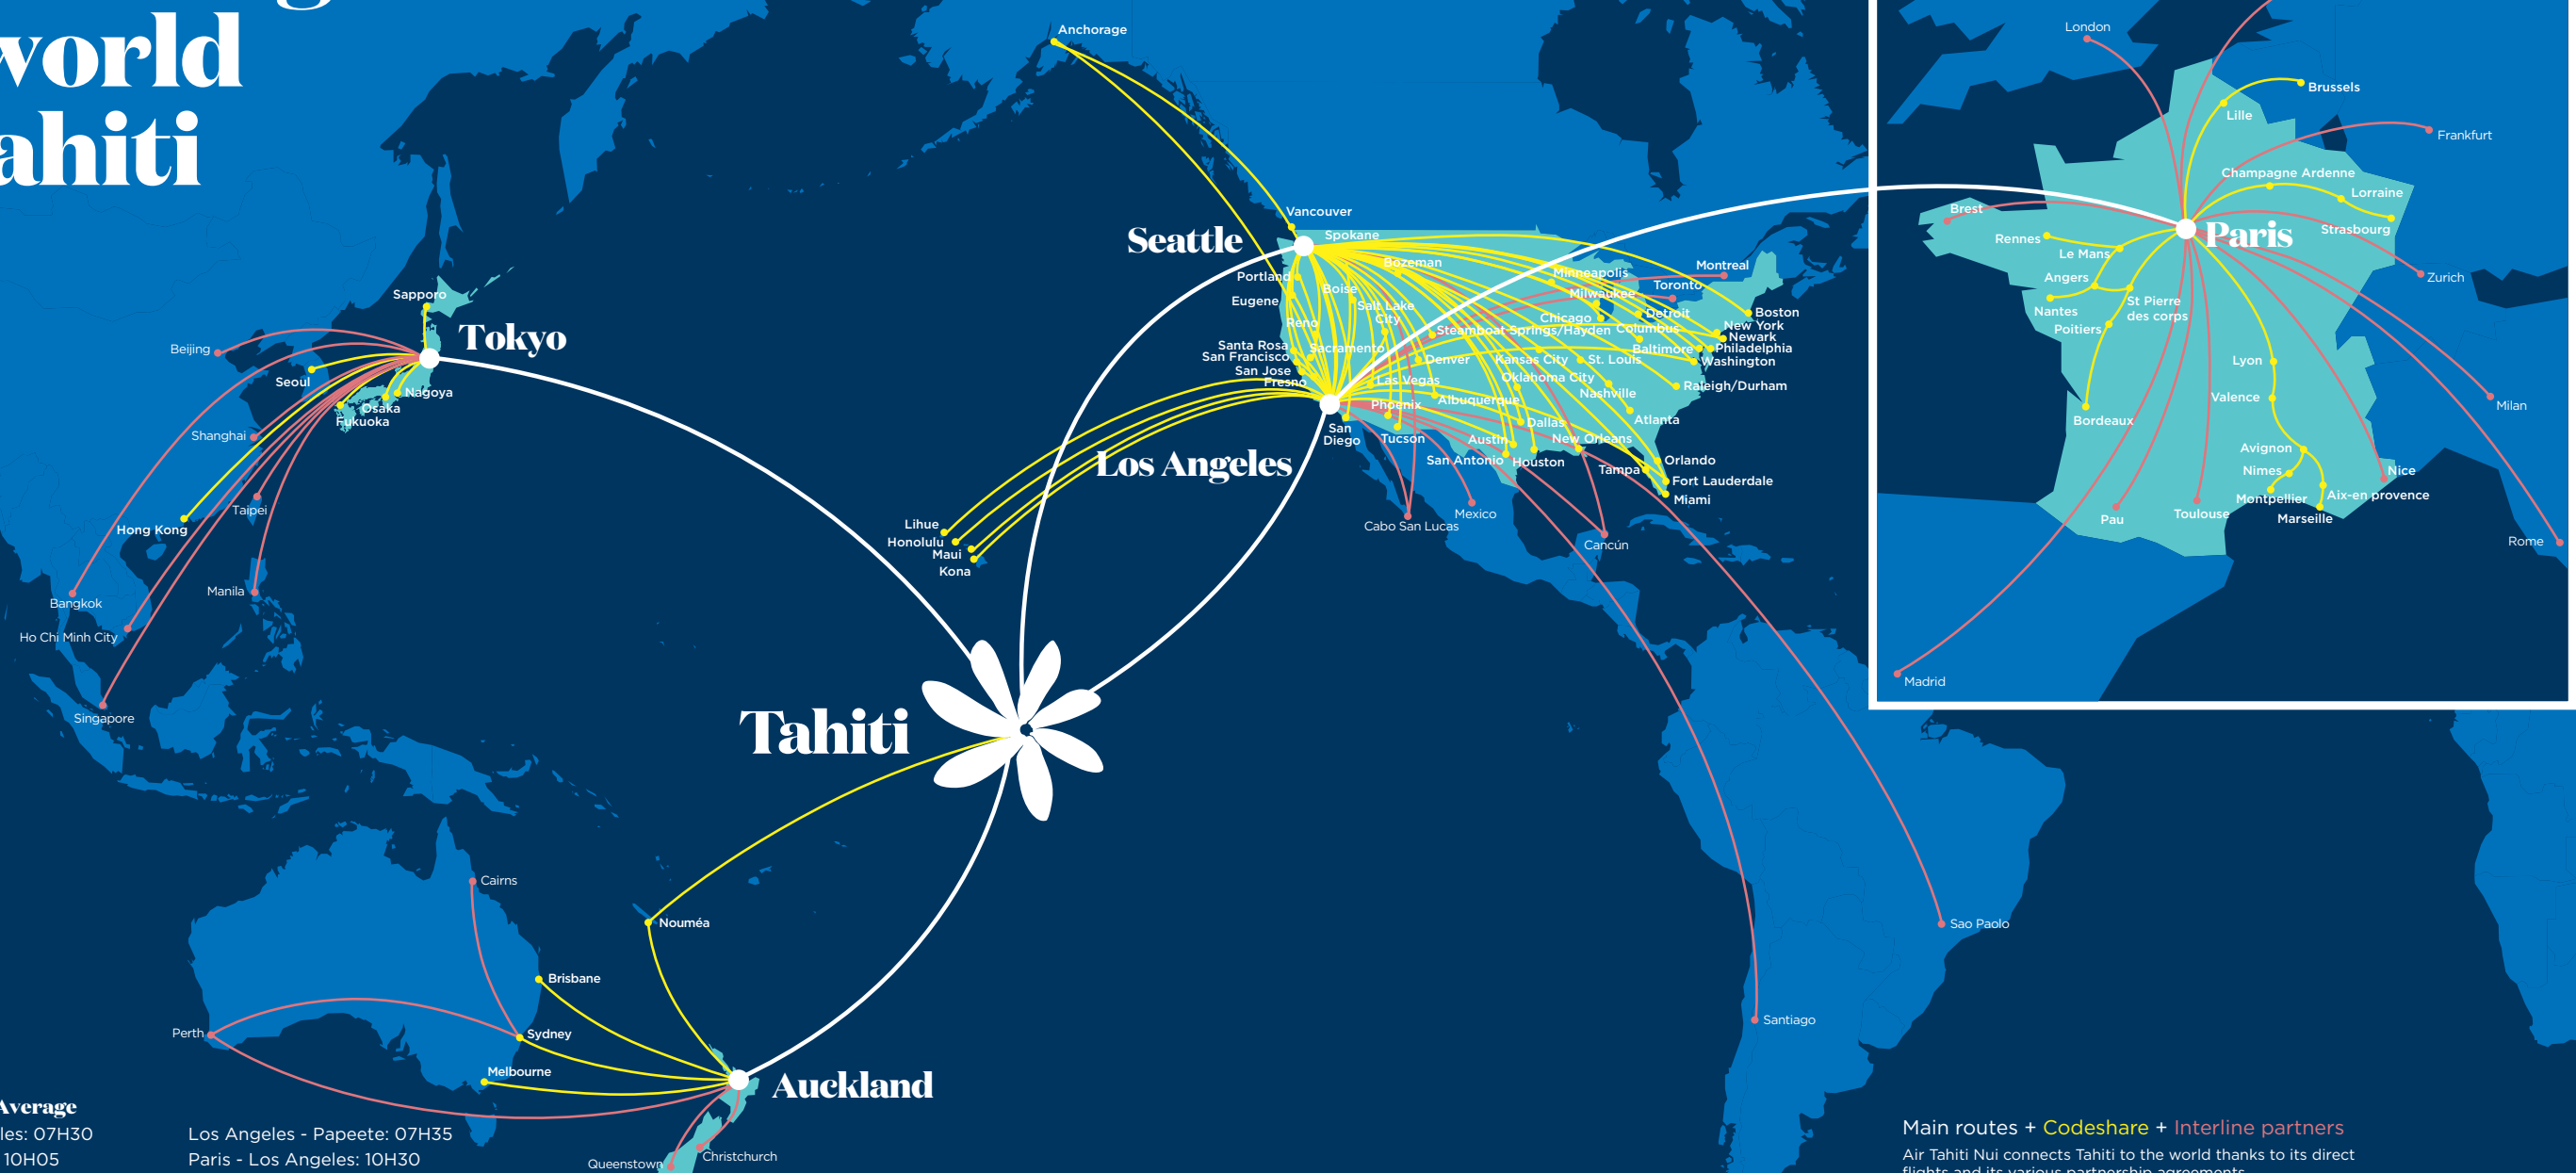

# Connecting the world to Tahiti

**Flights Duration Average**

- Papeete - Los Angeles: 07H30
- Los Angeles - Paris: 10H30
- Papeete - Tokyo: 10H55
- Papeete - Auckland: 05H45
- Papeete - Seattle: 09H25

- Los Angeles - Papeete: 07H35
- Paris - Los Angeles: 10H30
- Tokyo - Papeete: 10H25
- Auckland - Papeete: 04H00
- Seattle - Papeete: 09H35

*Flight times may vary due to seasonal winds.*

**Main routes + Codeshare + Interline partners**

Air Tahiti Nui connects Tahiti to the world thanks to its direct flights and its various partnership agreements.

- Flights operated by Air Tahiti Nui
- TN codeshare flights with American Airlines, Alaska Airlines, Qantas, Air France, Air New Zealand, Japan Airlines, Aircalin, Korean Airlines and SNCF.
- Destinations served by our interline partners